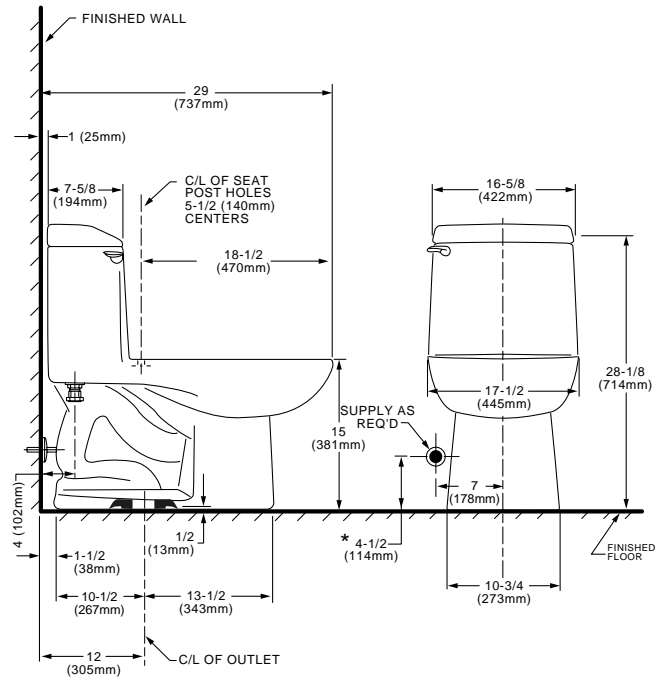

**CHAMPION™ ELONGATED ONE-PIECE TOILET**

**2004.012**

- Vitreous china
- Low-consumption (6.0 Lpf/1.6 gpf)
- 3-1/2" self-closing, flapper-free flush valve
- Elongated siphon action jetted bowl
- 2-3/8" fully-glazed trapway
- Rim height at 15" (381mm)
- 100% factory flush tested
- 2 bolt caps
- 10 year warranty

Nominal Dimensions:

29" x 17-1/2" x 28-1/8" (737 x 422 x 714mm)

Fixture only, seat and supply by others

**Compliance Certifications -**

**Meets or Exceeds the Following Specifications:**

- ASME A112.19.2M (and 19.6M) for Vitreous China Fixtures - includes Flush Performance, Ball Pass Diameter, Trap Seal Depth and all Dimensions

To Be Specified

- Color:
  - White
  - Bone
  - Linen
- Seat:
  - Rise & Shine Elongated #5324.019
  - Rise & Shine Elongated - Open Front #5325.024
- Supply with Stop (by other):

**NOTES:**

THIS TOILET IS DESIGNED TO ROUGH-IN AT A MINIMUM DIMENSION OF 305MM (12") FROM FINISHED WALL TO C/L OF OUTLET.

SUPPLY NOT INCLUDED WITH FIXTURE AND MUST BE ORDERED SEPARATELY. \* DIMENSION SHOWN FOR LOCATION OF SUPPLY IS SUGGESTED.

IMPORTANT: Dimensions of fixtures are nominal and may vary within the range of tolerances established by ANSI Standard A112.19.2.