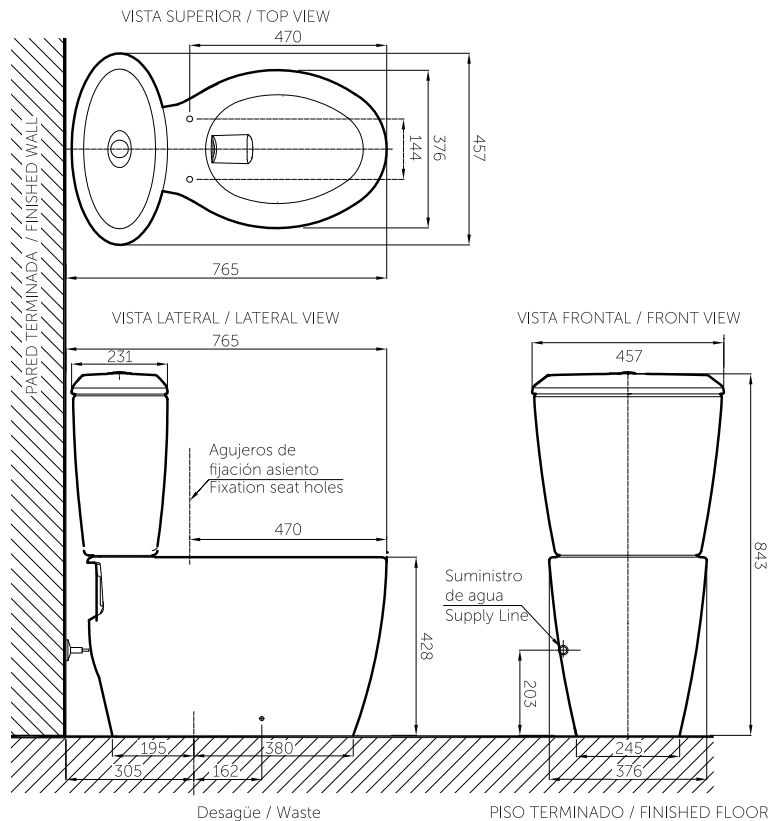

Zen inspiration

Design, comfort and purity in its lines.

- Hidden trapway
- Elongated bowl profile
- Comfortable rim height of 16.8 inch.
- Special fixing set to floor included
- Slow close toilet seat of easier cleanliness and installation
- ADEX design Awards winner piece - Platinum Award 2009 - designed by: Paul Hatch, Jyung-Seok Joseph Lee y Julia Burke

SERIE ELEMENTO

ELEMENTO

Sanitario de dos piezas

Two pieces toilet

4.1 / 6.0 Lpf.

1.0 / 1.6 Gpf

Ref. 19.00541

Información técnica

Technical Information

Material Material	Porcelana sanitaria Vitreous China
Dimensiones (An x L x Al) Dimensions (W x D x H)	457 x 765 x 843 mm. 18 x 30.1 x 33.1 inch.
Presión de agua Water pressure	20 - 80 PSI
Consumo de agua Water consumption	Doble descarga 4.1 / 6.0 Lpf. Dual flush 1.0 / 1.6 Gpf
Sistema de descarga Outlet system	Sifón jet. Sifon jet.
Espejo de agua Water surface area	168 x 248 mm. 6.6 x 9.7 inch.
Altura de sello Trap seal	57 mm. 2.2 inch.
Distancia del muro al centro del desagüe Wall distance from waste center	305 mm. 12 inch.
Válvula de llenado Fill valve	Antisifón. Anti-siphon.
Válvula de descarga Flush valve	76.2 mm. 3 inch.
Capacidad de descarga Flushing capacity	800 gr. MISO
Peso Neto (aprox.) Net Weight (approx.)	51.6 kg. 113.7 lb.

Plano técnico

Technical Drawing

Unidades / Units: mm.

Estas dimensiones son nominales y son sujetas a cambio sin previo aviso.
These dimensions are nominal and are subject to change without prior notice.