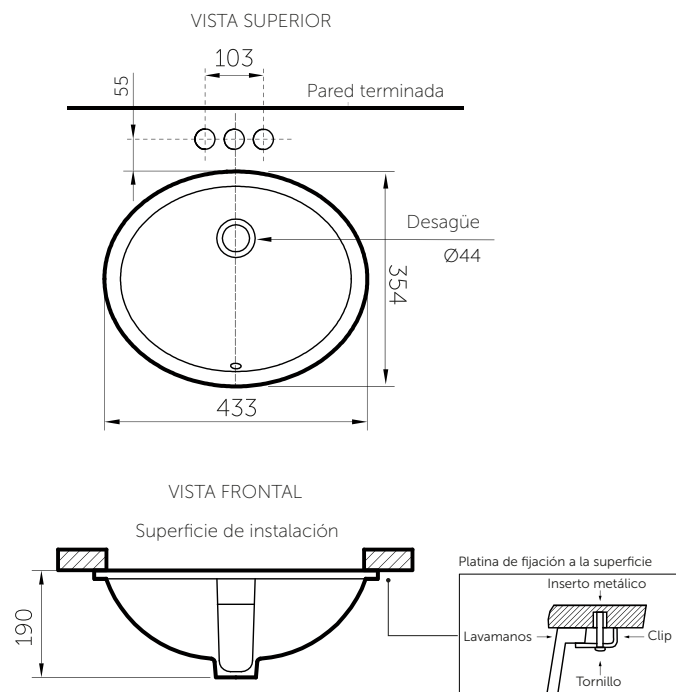

Lavamanos de incrustar
Undercounter lavatory

Información técnica

Technical Information

Material Material	Porcelana sanitaria Vitreous China
Dimensiones (An x L x Al) Dimensions (W x D x H)	433 x 354 x 190 mm. 17 x 13.9 x 7.4 inch.
Dimensiones del pozo (An x Pr) Basin dimensions (W x D)	446 x 293 mm. 17.5 x 11.5 inch.
Profundidad de pozo Basin depth	145 mm. 5.7 inch.
Ubicación rebose Overflow location	Pared trasera Rear wall
Diámetro desagüe Drain diameter	Ø44 mm.
Peso Neto (aprox.) Net Weight (approx.)	6.25 kg. 13.7 lb.
Altura de instalación Installation height	790 mm. 31 inch.
Tipo de griferías compatibles Compatible faucets	8", 4" Monocontrol / pared 8", 4" Single lever / wall

Plano técnico

Technical Drawing

Unidades / Units: mm.

Estas dimensiones son nominales y son sujetas a cambio sin previo aviso.
These dimensions are nominal and are subject to change without prior notice.

Productos relacionados

Related products

- Ref. 19.06435 Grifería lavamanos Olympus 4"
- Ref. 19.06435 Two handle 4 inches Olympus centerset lavatory faucet
- Ref. 19.06436 Grifería lavamanos Olympus 8"
- Ref. 19.06436 Low height single handle 8 inches Olympus lavatory faucet
- Ref. 19.06437 Grifería lavamanos monocontrol Olympus
- Ref. 19.06437 Low height single handle monoblock Olympus lavatory faucet